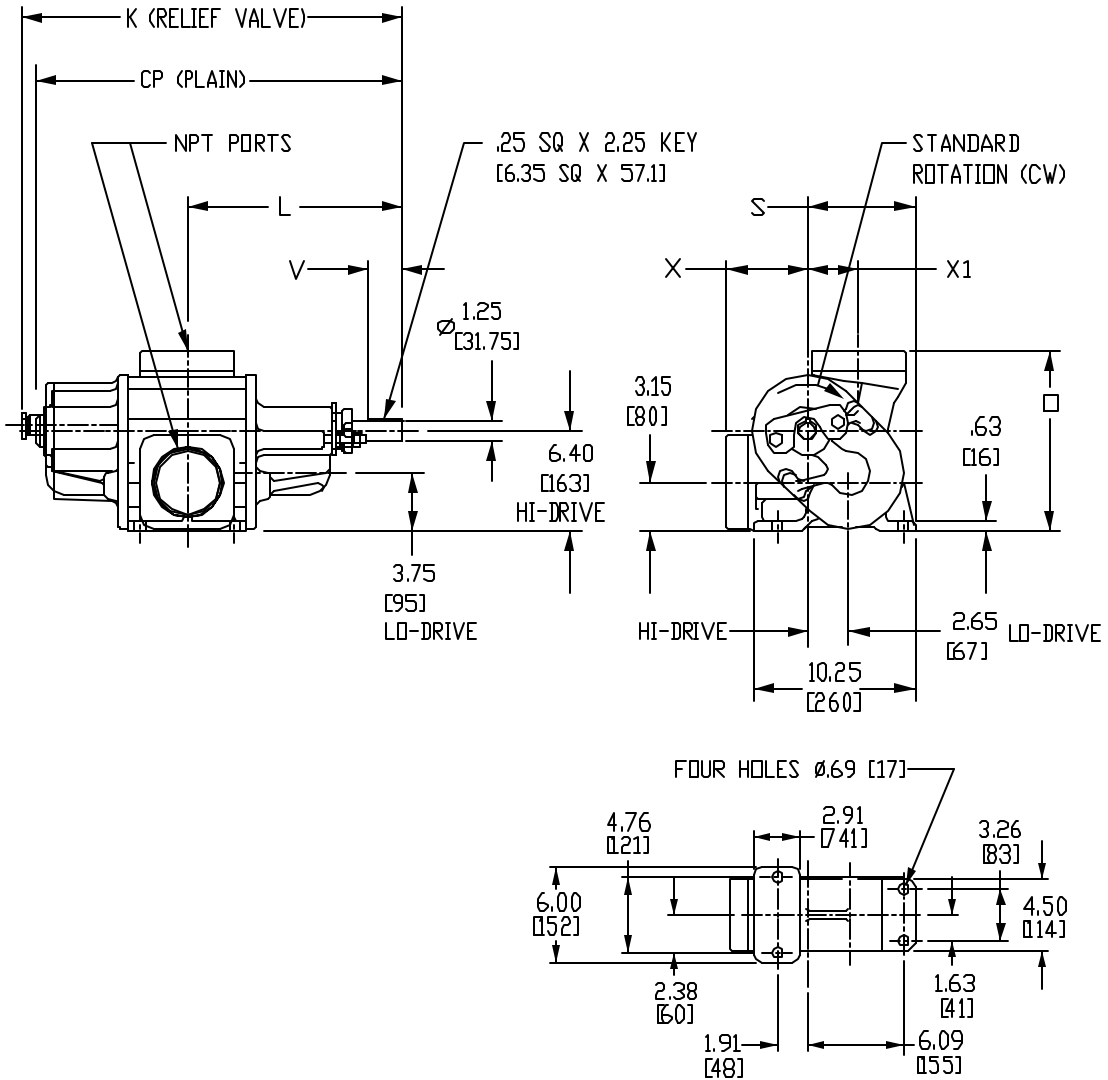

# 3632-3732 HF, RV TYPE 3

PROJECTION

DO NOT SCALE  
DIMS IN INCHES [MM]

▲ PACKED BOX  
★ MECH SEAL

PUMP	CP	K	L	$\square$	PORTS	S	▲ V ★	X	X1	
3632 & 3732 HF	20.48	21.40	12.25	11.31	3" FLANGED	6.84	2.29	4.00	4.91	3.25
3632 & 3732 HFRV	[520]	[543]	[311]	[287]		[174]	[58]	[102]	[125]	[83]